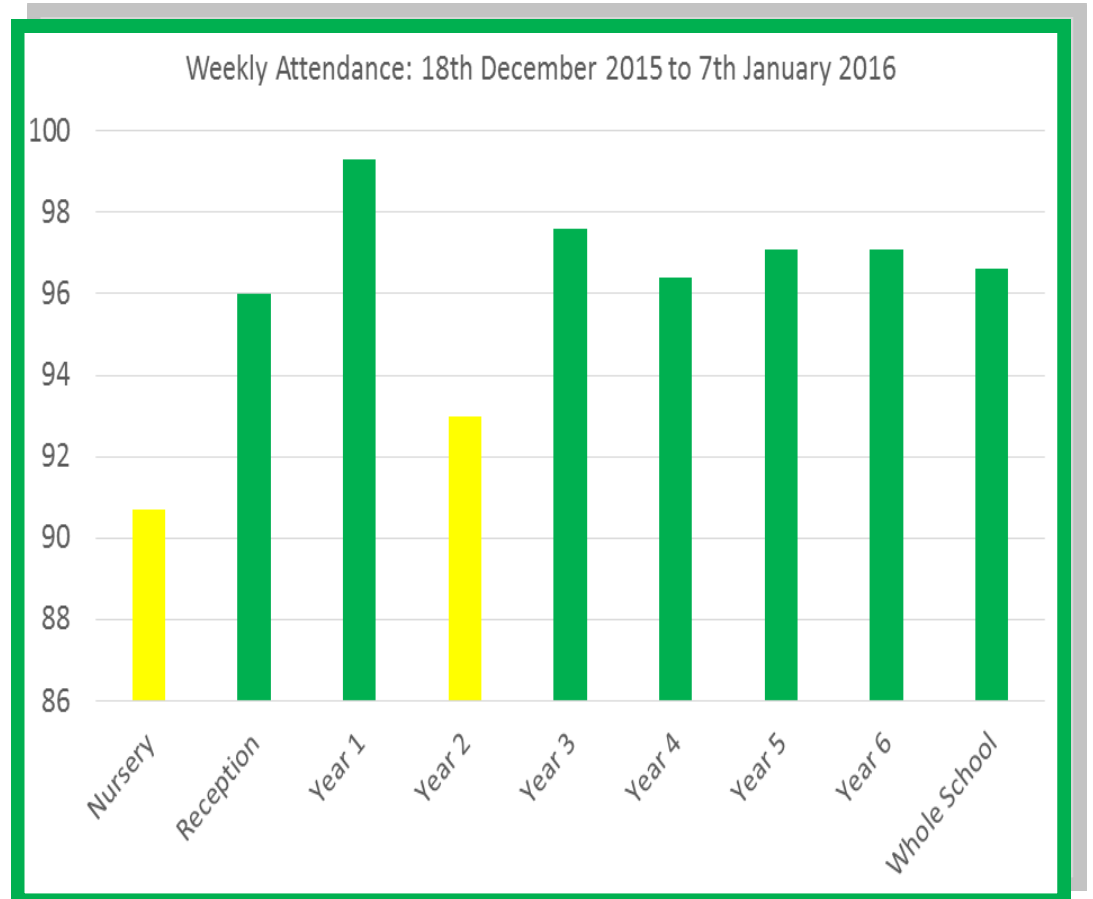

CHRIST CHURCH PRIMARY SCHOOL CHRONICLE

11th January 2016

Learning with God and Each Other to Be the Best We Can Be

Attendance

Amazing Attendance!

Our weekly attendance for the first week of the spring term is shown below. It is great to see so many classes achieving 96% or above.

Content of

Newsletter:

1. Attendance
2. Parking
3. Recycling
4. Gritting
5. Harry Potter
6. Diary Dates

Thank you to all parents who joined us for our Attendance Assembly on Friday 8th January. Both Mr Colclough, Vice-Chair of the Governing Body and Mr Brian, EWO were impressed with the number of children who were celebrated for their amazing attendance. Well done to all children who received an attendance award.